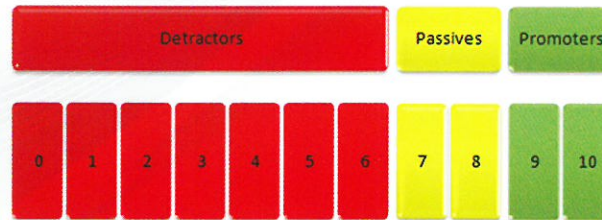

THE ULTIMATE QUESTION

The survey's first question specifically asks "how likely is it that you would recommend our bodyshop to a friend or colleague" on a 0-10 scale. Your response to this question is then categorised as follows:

- **PROMOTERS** (score 9-10) are loyal customers who would have no hesitation in using our bodyshop again and recommending us.
- **PASSIVES** (score 7-8) are generally satisfied customers who would be indifferent to using our bodyshop again.
- **DETRACTORS** (score 0-6) are unhappy customers who would be likely to share negative experiences with their friends.

IMPORTANT: Any score below 9 is regarded as negative and adversely affects your insurer's perception of our performance.

Only scores of 9 or 10 are positive, so if you were happy with our service please could you score us accordingly?